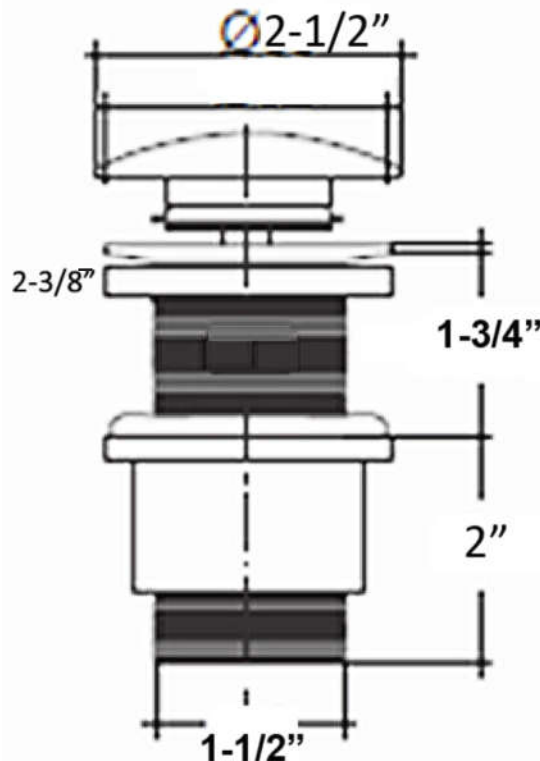

POP-UP DRAIN

Cat. No.
FELDR-XXX

Side-view

Features:

- ▶ Ceramic Pop-up drain
- ▶ Constructed of brass
- ▶ Designed to coordinate with our Feeling Slim above counter basins.
- ▶ Drain plated for exposed applications
- ▶ Soft touch operation eliminates need for lift rod
- ▶ No overflow
- ▶ For sinks with a maximum 1-3/4" thickness
- ▶ Fits sinks with 1-1/2" drain hole
- ▶ 1-3/4" Threaded drain body
- ▶ Outer diameter 1-1/2"
- ▶ Available in 2 colors

Finishes:

MWH Matte White
WH White

Dimensions and specifications subject to change without notice.